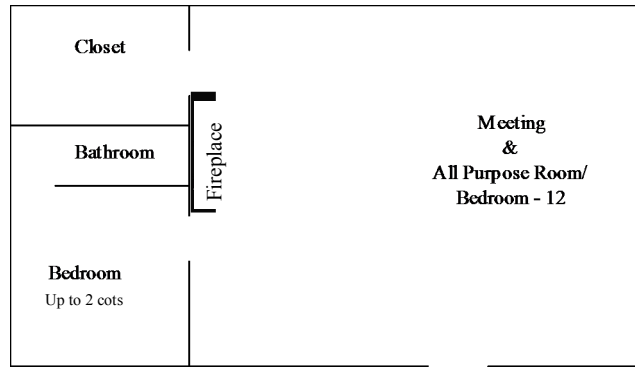

**Birch Cabin (formerly Cabin 1)**  
Sleeping Capacity: 20

**Maple Cabin (formerly Cabin 2)**  
Sleeping Capacity: 18

**Hickory Cabin (formerly Cabin 5 & 6)**  
Sleeping Capacity: 20

**Jaqua Lodge**  
Sleeping Capacity: 56

**Oak Cabin (formerly Cabin 7 & 8)**  
Sleeping Capacity: 20

**Lenape Lodge Upstairs**  
**Sleeping Capacity: 32**

**Lenape Lodge Downstairs**  
**Sleeping Capacity: up to 14 cots**

**Turrell Lodge Upstairs**  
**Sleeping Capacity: 50**  
**Max. Seating Capacity in Living Room: 20**