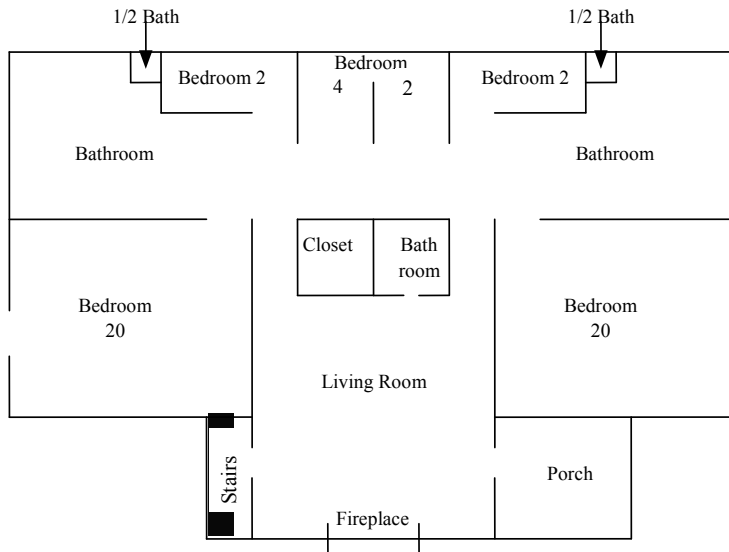

**Birch Cabin (formerly Cabin 1)**  
Sleeping Capacity: 20

**Maple Cabin (formerly Cabin 2)**  
Sleeping Capacity: 18

**Hickory Cabin (formerly Cabin 5 & 6)**  
Sleeping Capacity: 20

**Jaqua Lodge**  
Sleeping Capacity: 56

**Oak Cabin (formerly Cabin 7 & 8)**  
Sleeping Capacity: 20

**Lenape Lodge Upstairs**  
**Sleeping Capacity: 32**

**Lenape Lodge Downstairs**  
**Sleeping Capacity: up to 14 cots**

**Turrell Lodge Upstairs**  
**Sleeping Capacity: 50**  
**Max. Seating Capacity in Living Room: 20**

**Turrell Lodge Downstairs**  
**Max. Seating Capacity 100**  
**Sleeping Capacity: up to 15 cots**