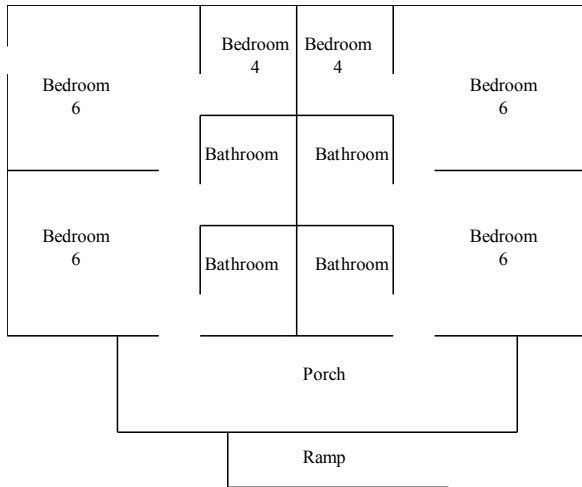

# YMCA Camp Bernie CABINS & LODGES

Your group will be assigned cabin(s) by Camp Bernie based on your needs and the needs of the other groups on camp. This information can be used to plan sleeping arrangements in your assigned cabins.

**Birch Cabin (formerly Cabin 1)**  
Sleeping Capacity: 20

**Maple Cabin (formerly Cabin 2)**  
Sleeping Capacity: 18

**Hickory Cabin (formerly Cabin 5 & 6)**  
Sleeping Capacity: 20

**Jaqua Lodge**  
Sleeping Capacity: 56

**Oak Cabin (formerly Cabin 7 & 8)**  
Sleeping Capacity: 20

**Lenape Lodge Upstairs**  
**Sleeping Capacity: 32**

**Lenape Lodge Downstairs**  
**Sleeping Capacity: up to 14 cots**

**Turrell Lodge Upstairs**  
**Sleeping Capacity: 50**  
**Max. Seating Capacity in Living Room: 20**

**Turrell Lodge Downstairs**  
**Max. Seating Capacity 100**  
**Sleeping Capacity: up to 15 cots**