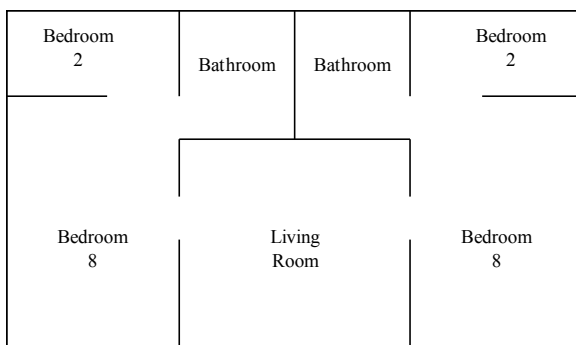

# YMCA Camp Bernie CABINS & LODGES

Your group will be assigned cabin(s) by Camp Bernie based on your needs and the needs of the other groups on camp. This information can be used to plan sleeping arrangements in your assigned cabins.

**Birch Cabin (formerly Cabin 1)**  
Sleeping Capacity: 20

**Maple Cabin (formerly Cabin 2)**  
Sleeping Capacity: 18

**Hickory Cabin (formerly Cabin 5 & 6)**  
Sleeping Capacity: 20

**Jaqua Lodge**  
Sleeping Capacity: 56

**Oak Cabin (formerly Cabin 7 & 8)**  
Sleeping Capacity: 20

**Lenape Lodge Upstairs**  
**Sleeping Capacity: 32**

**Lenape Lodge Downstairs**  
**Sleeping Capacity: up to 14 cots**

**Turrell Lodge Upstairs**  
**Sleeping Capacity: 50**  
**Max. Seating Capacity in Living Room: 20**