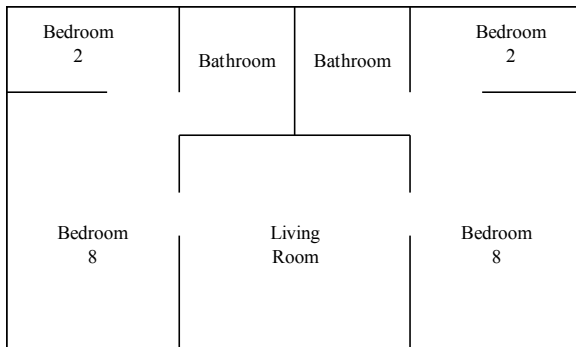

# YMCA Camp Bernie CABINS & LODGES

Your group will be assigned cabin(s) by Camp Bernie based on your needs and the needs of the other groups on camp. This information can be used to plan sleeping arrangements in your assigned cabins.

**Birch Cabin (formerly Cabin 1)**  
Sleeping Capacity: 20

**Maple Cabin (formerly Cabin 2)**  
Sleeping Capacity: 18

**Hickory Cabin (formerly Cabin 5 & 6)**  
Sleeping Capacity: 20

**Jaqua Lodge**  
Sleeping Capacity: 56

**Oak Cabin (formerly Cabin 7 & 8)**  
Sleeping Capacity: 20

**Lenape Lodge Upstairs**  
**Sleeping Capacity: 32**

**Lenape Lodge Downstairs**  
**Sleeping Capacity: up to 14 cots**

**Turrell Lodge Upstairs**  
**Sleeping Capacity: 50**  
**Max. Seating Capacity in Living Room: 20**

**Turrell Lodge Downstairs**  
**Max. Seating Capacity 100**  
**Sleeping Capacity: up to 15 cots**