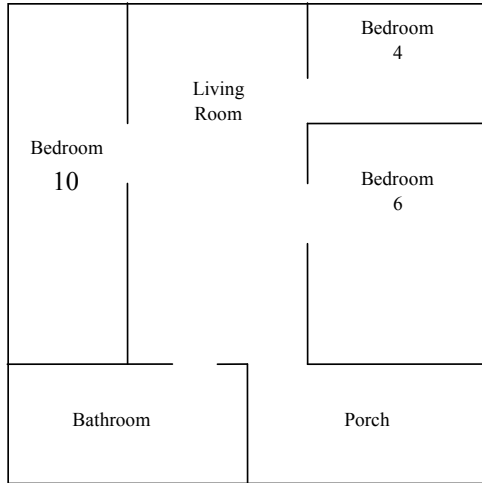

# YMCA Camp Bernie CABINS & LODGES

Your group will be assigned cabin(s) by Camp Bernie based on your needs and the needs of the other groups on camp. This information can be used to plan sleeping arrangements in your assigned cabins.

**Birch Cabin (formerly Cabin 1)**  
Sleeping Capacity: 20

**Maple Cabin (formerly Cabin 2)**  
Sleeping Capacity: 18

**Hickory Cabin (formerly Cabin 5 & 6)**  
Sleeping Capacity: 20

**Jaqua Lodge**  
Sleeping Capacity: 56

**Oak Cabin (formerly Cabin 7 & 8)**  
Sleeping Capacity: 20

**Lenape Lodge Upstairs**  
**Sleeping Capacity: 32**

**Lenape Lodge Downstairs**  
**Sleeping Capacity: up to 14 cots**

**Turrell Lodge Upstairs**  
**Sleeping Capacity: 50**  
**Max. Seating Capacity in Living Room: 20**

**Turrell Lodge Downstairs**  
**Max. Seating Capacity 100**  
**Sleeping Capacity: up to 15 cots**