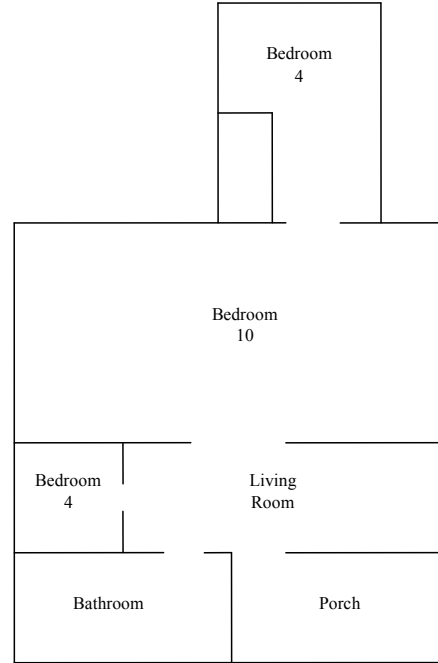

# YMCA Camp Bernie CABINS & LODGES

Your group will be assigned cabin(s) by Camp Bernie based on your needs and the needs of the other groups on camp. This information can be used to plan sleeping arrangements in your assigned cabins.

**Birch Cabin (formerly Cabin 1)**  
Sleeping Capacity: 20

**Maple Cabin (formerly Cabin 2)**  
Sleeping Capacity: 18

**Hickory Cabin (formerly Cabin 5 & 6)**  
Sleeping Capacity: 20

**Jaqua Lodge**  
Sleeping Capacity: 56

**Oak Cabin (formerly Cabin 7 & 8)**  
Sleeping Capacity: 20

**Lenape Lodge Upstairs**  
**Sleeping Capacity: 32**

**Lenape Lodge Downstairs**  
**Sleeping Capacity: up to 14 cots**

**Turrell Lodge Upstairs**  
**Sleeping Capacity: 50**  
**Max. Seating Capacity in Living Room: 20**

**Turrell Lodge Downstairs**  
**Max. Seating Capacity 100**  
**Sleeping Capacity: up to 15 cots**