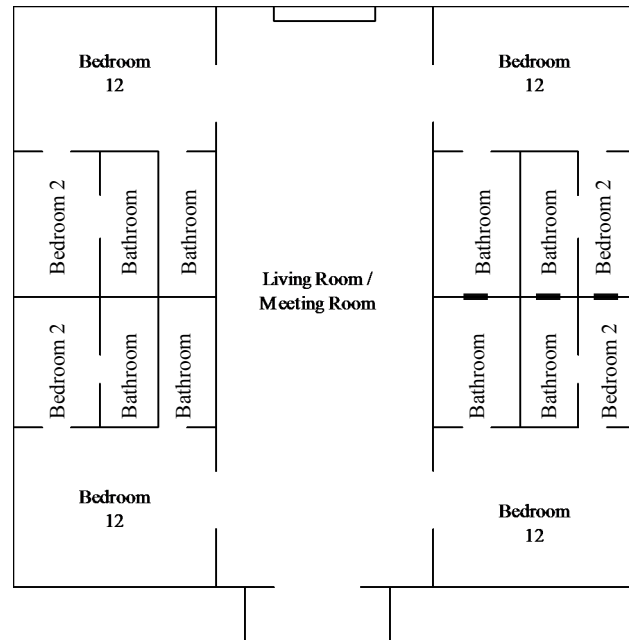

# YMCA Camp Bernie CABINS & LODGES

Your group will be assigned cabin(s) by Camp Bernie based on your needs and the needs of the other groups on camp. This information can be used to plan sleeping arrangements in your assigned cabins.

**Birch Cabin (formerly Cabin 1)**  
Sleeping Capacity: 20

**Maple Cabin (formerly Cabin 2)**  
Sleeping Capacity: 18

**Hickory Cabin (formerly Cabin 5 & 6)**  
Sleeping Capacity: 20

**Jaqua Lodge**  
Sleeping Capacity: 56

**Oak Cabin (formerly Cabin 7 & 8)**  
Sleeping Capacity: 20

**Lenape Lodge Upstairs**  
**Sleeping Capacity: 32**

**Lenape Lodge Downstairs**  
**Sleeping Capacity: up to 14 cots**

**Turrell Lodge Upstairs**  
**Sleeping Capacity: 50**  
**Max. Seating Capacity in Living Room: 20**

**Turrell Lodge Downstairs**  
**Max. Seating Capacity 100**  
**Sleeping Capacity: up to 15 cots**