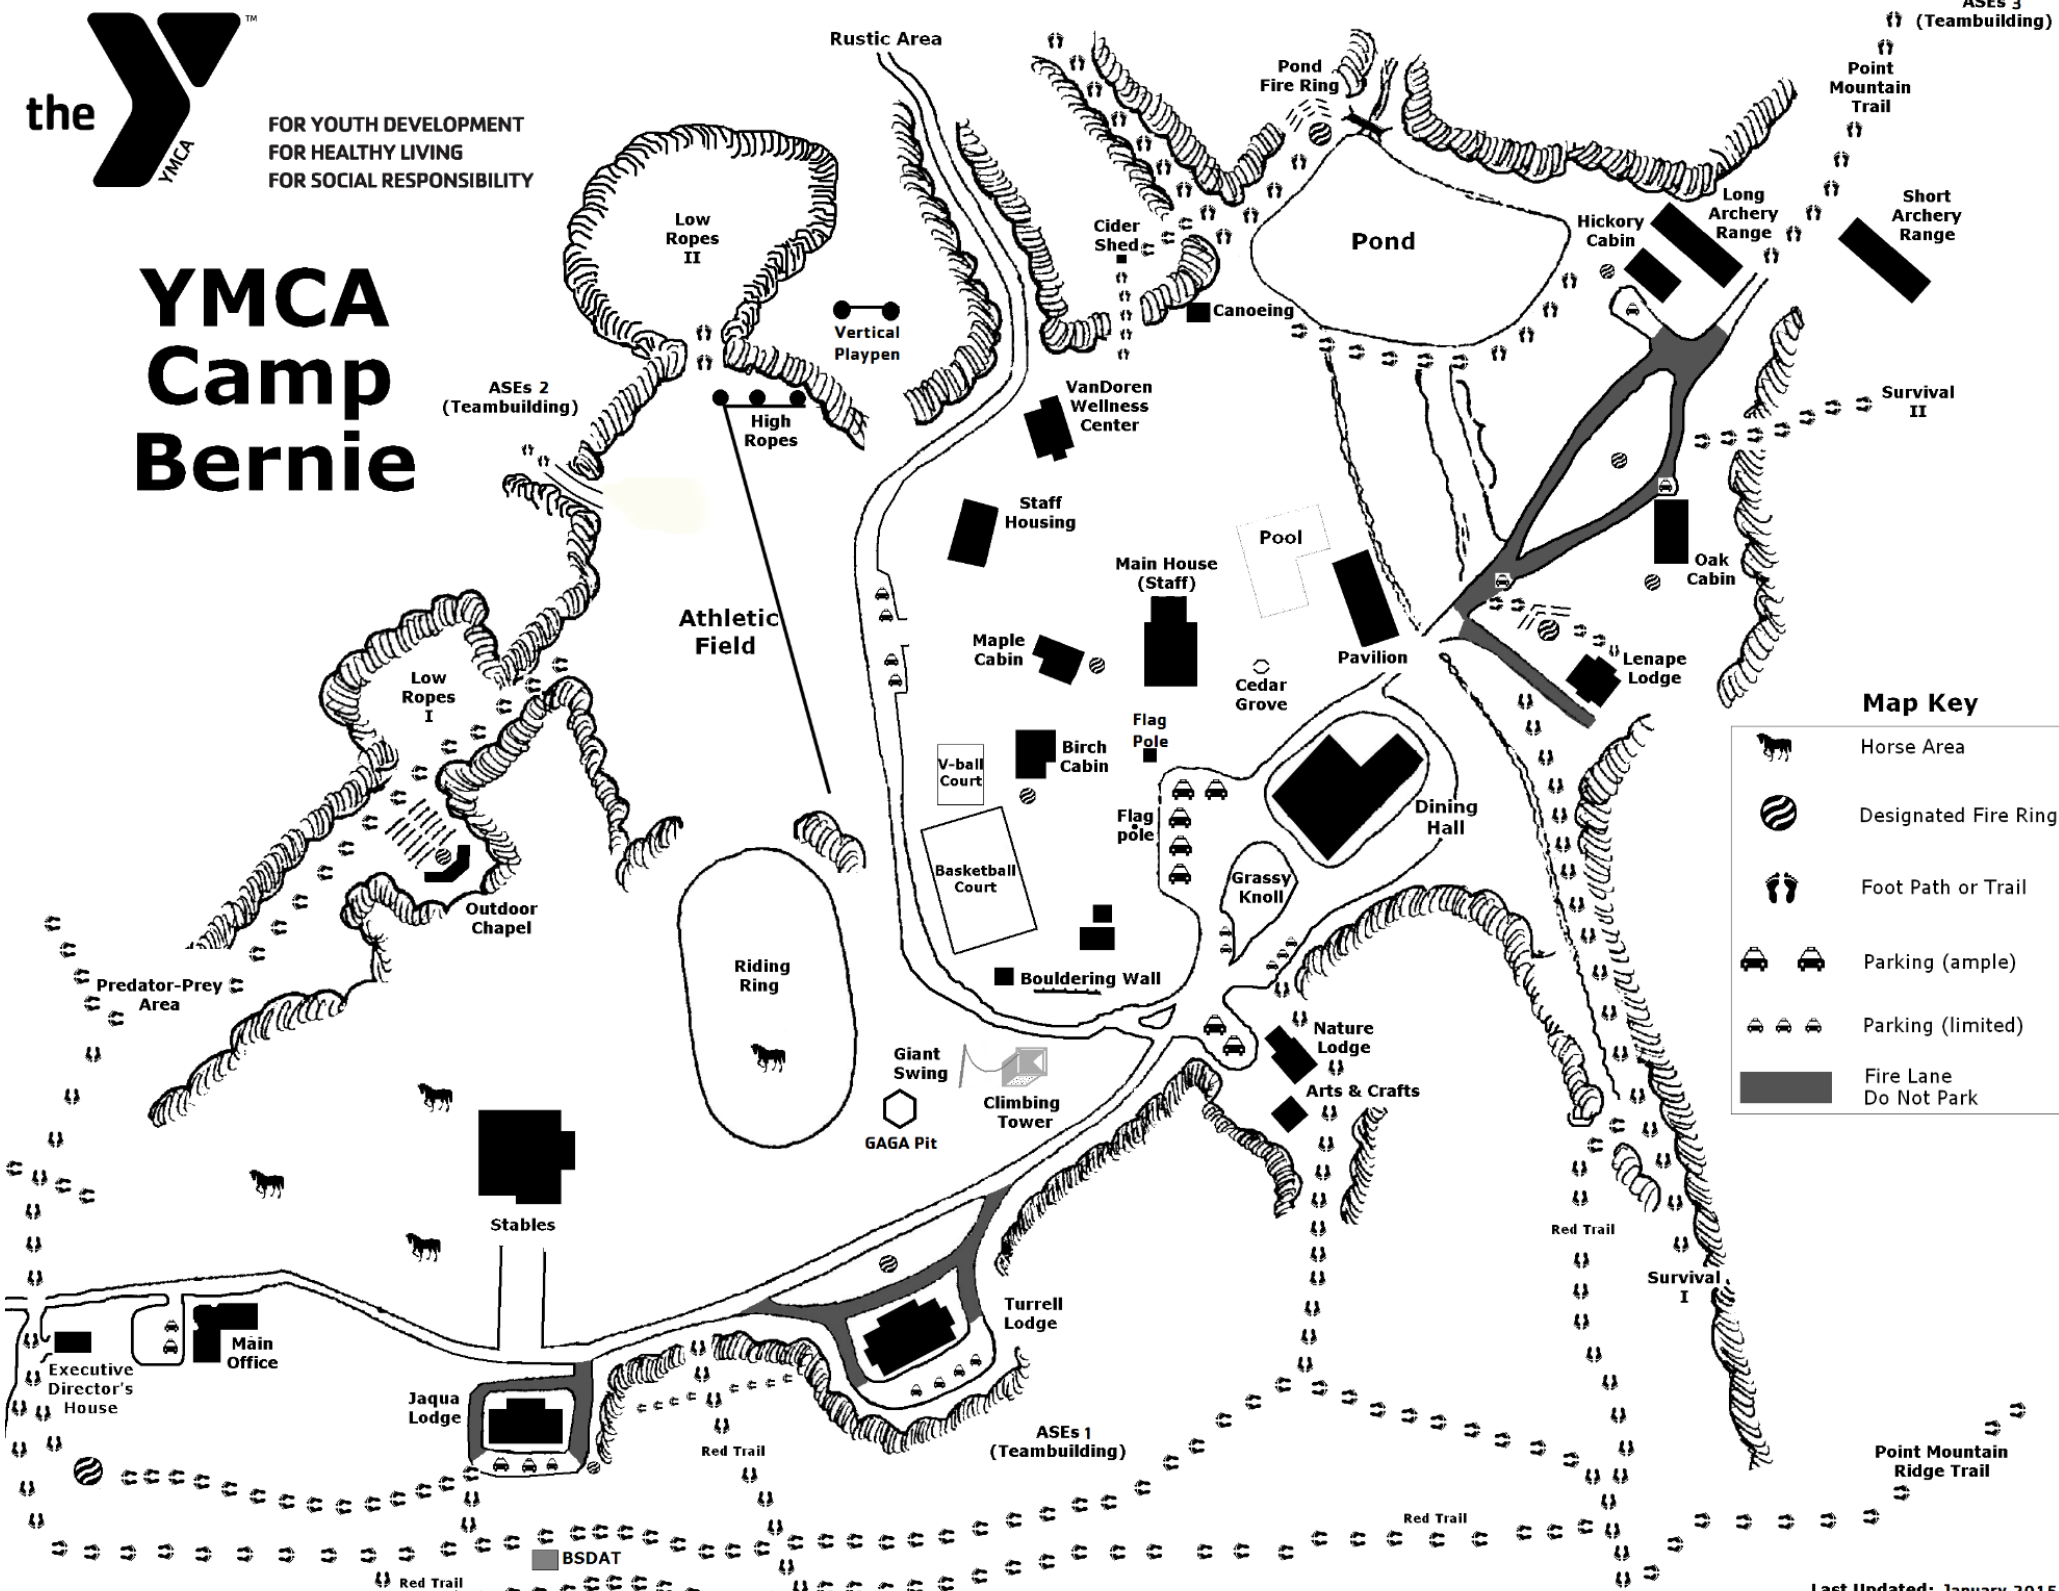

### Map Key

	Horse Area
	Designated Fire Ring
	Foot Path or Trail
	Parking (ample)
	Parking (limited)
	Fire Lane Do Not Park