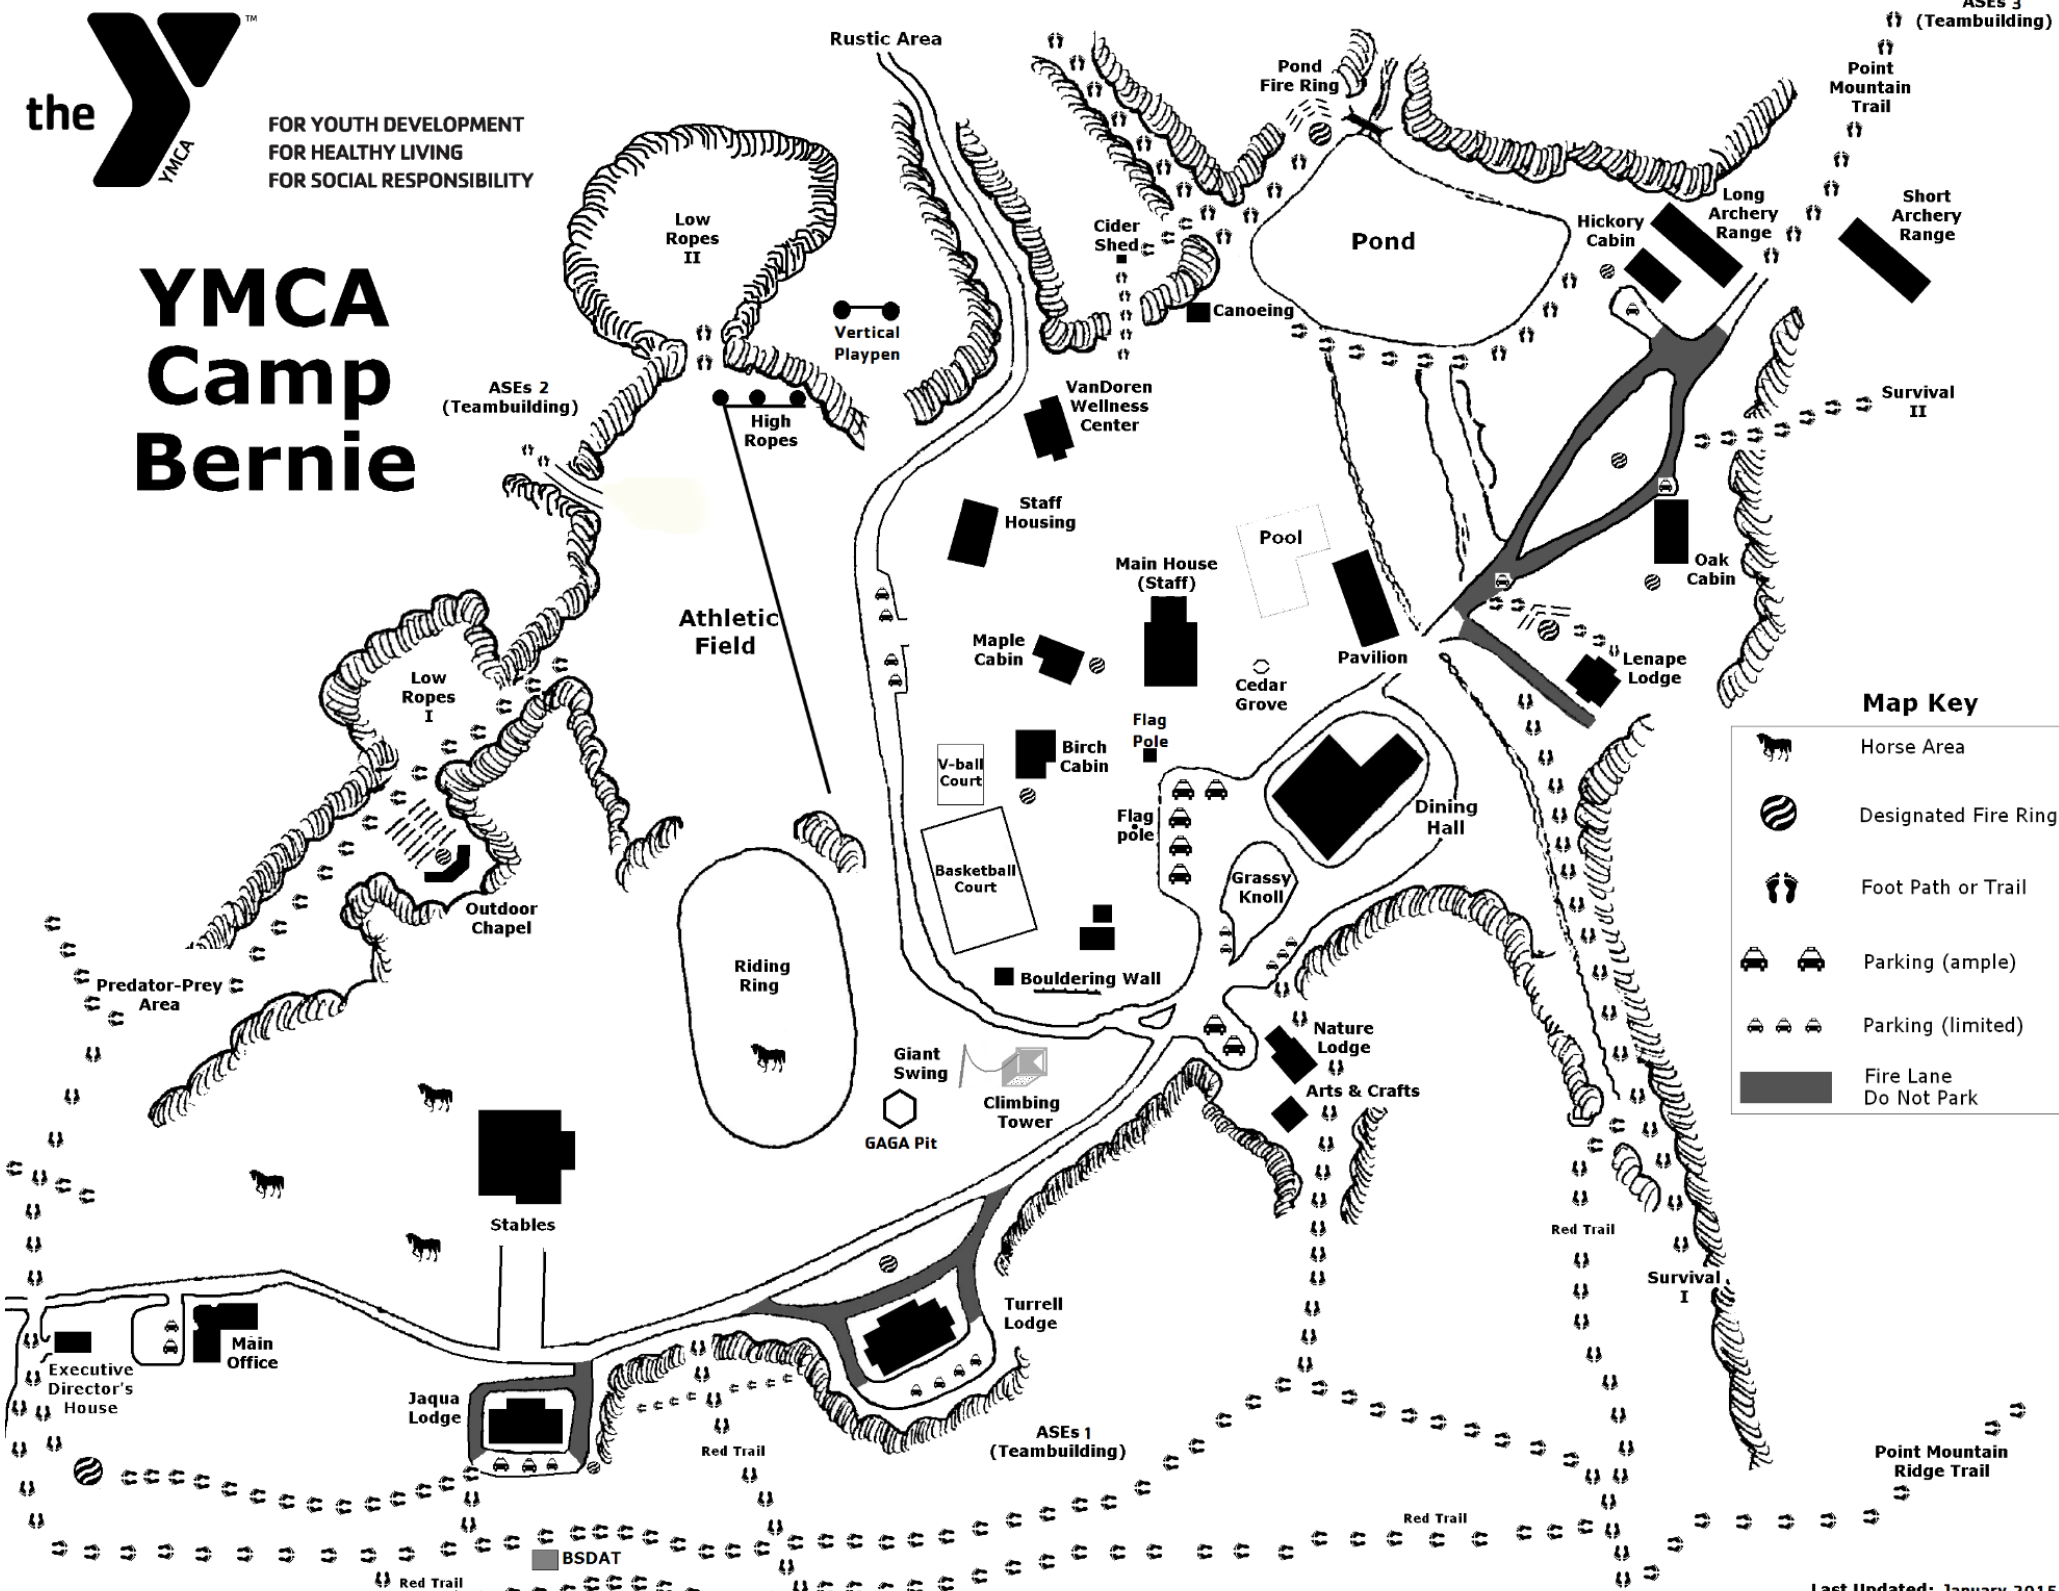

FOR YOUTH DEVELOPMENT
FOR HEALTHY LIVING
FOR SOCIAL RESPONSIBILITY

YMCA Camp Bernie

Map Key

	Horse Area
	Designated Fire Ring
	Foot Path or Trail
	Parking (ample)
	Parking (limited)
	Fire Lane Do Not Park