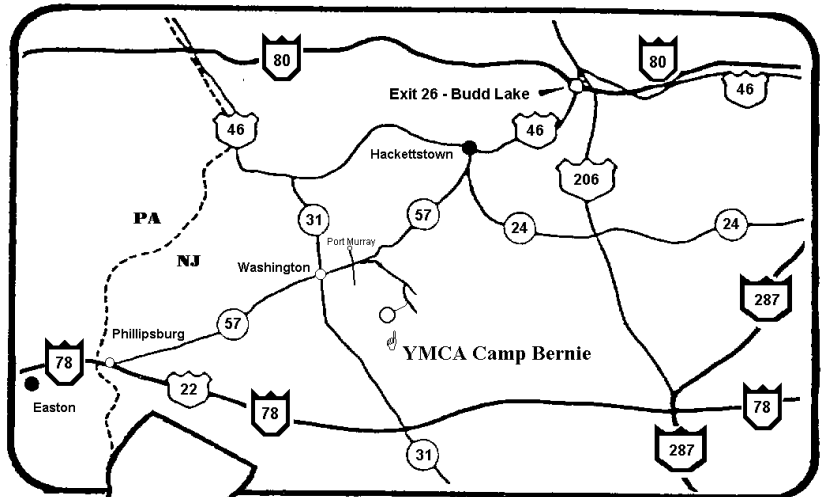

Or

Take Interstate 78 into New Jersey to Exit 17 for Washington/Route 31 North. Follow Route 31 all the way to Route 57 in Washington. Make a right onto Route 57 and follow the directions below from Washington, NJ.

From Union County & Shore Points:

Use Interstate 78 West to Exit 17 for Washington/Route 31 North. Follow Route 31 all the way to Route 57 in Washington. Make a right onto Route 57 and follow the directions below from Washington, NJ.

From Philadelphia:

Use Interstate 95 North into New Jersey. After a couple of miles you will find an exit for Route 31. Follow Route 31 North through Flemington (keep a close eye on the signs) and all the way to Washington (about 1 hour from I-95). Make a right at the traffic light in Washington onto Route 57 East and follow the directions below from Washington, NJ.

From Washington, NJ:

Start at Route 57 East from the Dunkin Donuts and the Washington Theater and go about 3.5 miles to the next light. Go straight for about 400 yards past the light and look for the "YMCA Camp Bernie" sign on the right. Turn right at the next road (Penwell Rd.). Follow YMCA Camp Bernie signs the rest of the way.