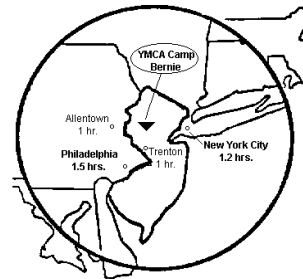

Or

Take Interstate 78 into New Jersey to Exit 17 for Washington/Route 31 North. Follow Route 31 all the way to Route 57 in Washington. Make a right onto Route 57 and follow the directions below from Washington, NJ.

From Union County & Shore Points:

Use Interstate 78 West to Exit 17 for Washington/Route 31 North. Follow Route 31 all the way to Route 57 in Washington. Make a right onto Route 57 and follow the directions below from Washington, NJ.

From Philadelphia:

Use Interstate 95 North into New Jersey. After a couple of miles you will find an exit for Route 31. Follow Route 31 North through Flemington (keep a close eye on the signs) and all the way to Washington (about 1 hour from I-95). Make a right at the traffic light in Washington onto Route 57 East and follow the directions below from Washington, NJ.

From Washington, NJ:

Start at Route 57 East from the Dunkin Donuts and the Washington Theater and go about 3.5 miles to the next light. Go straight for about 400 yards past the light and look for the "YMCA Camp Bernie" sign on the right. Turn right at the next road (Penwell Rd.). Follow YMCA Camp Bernie signs the rest of the way.