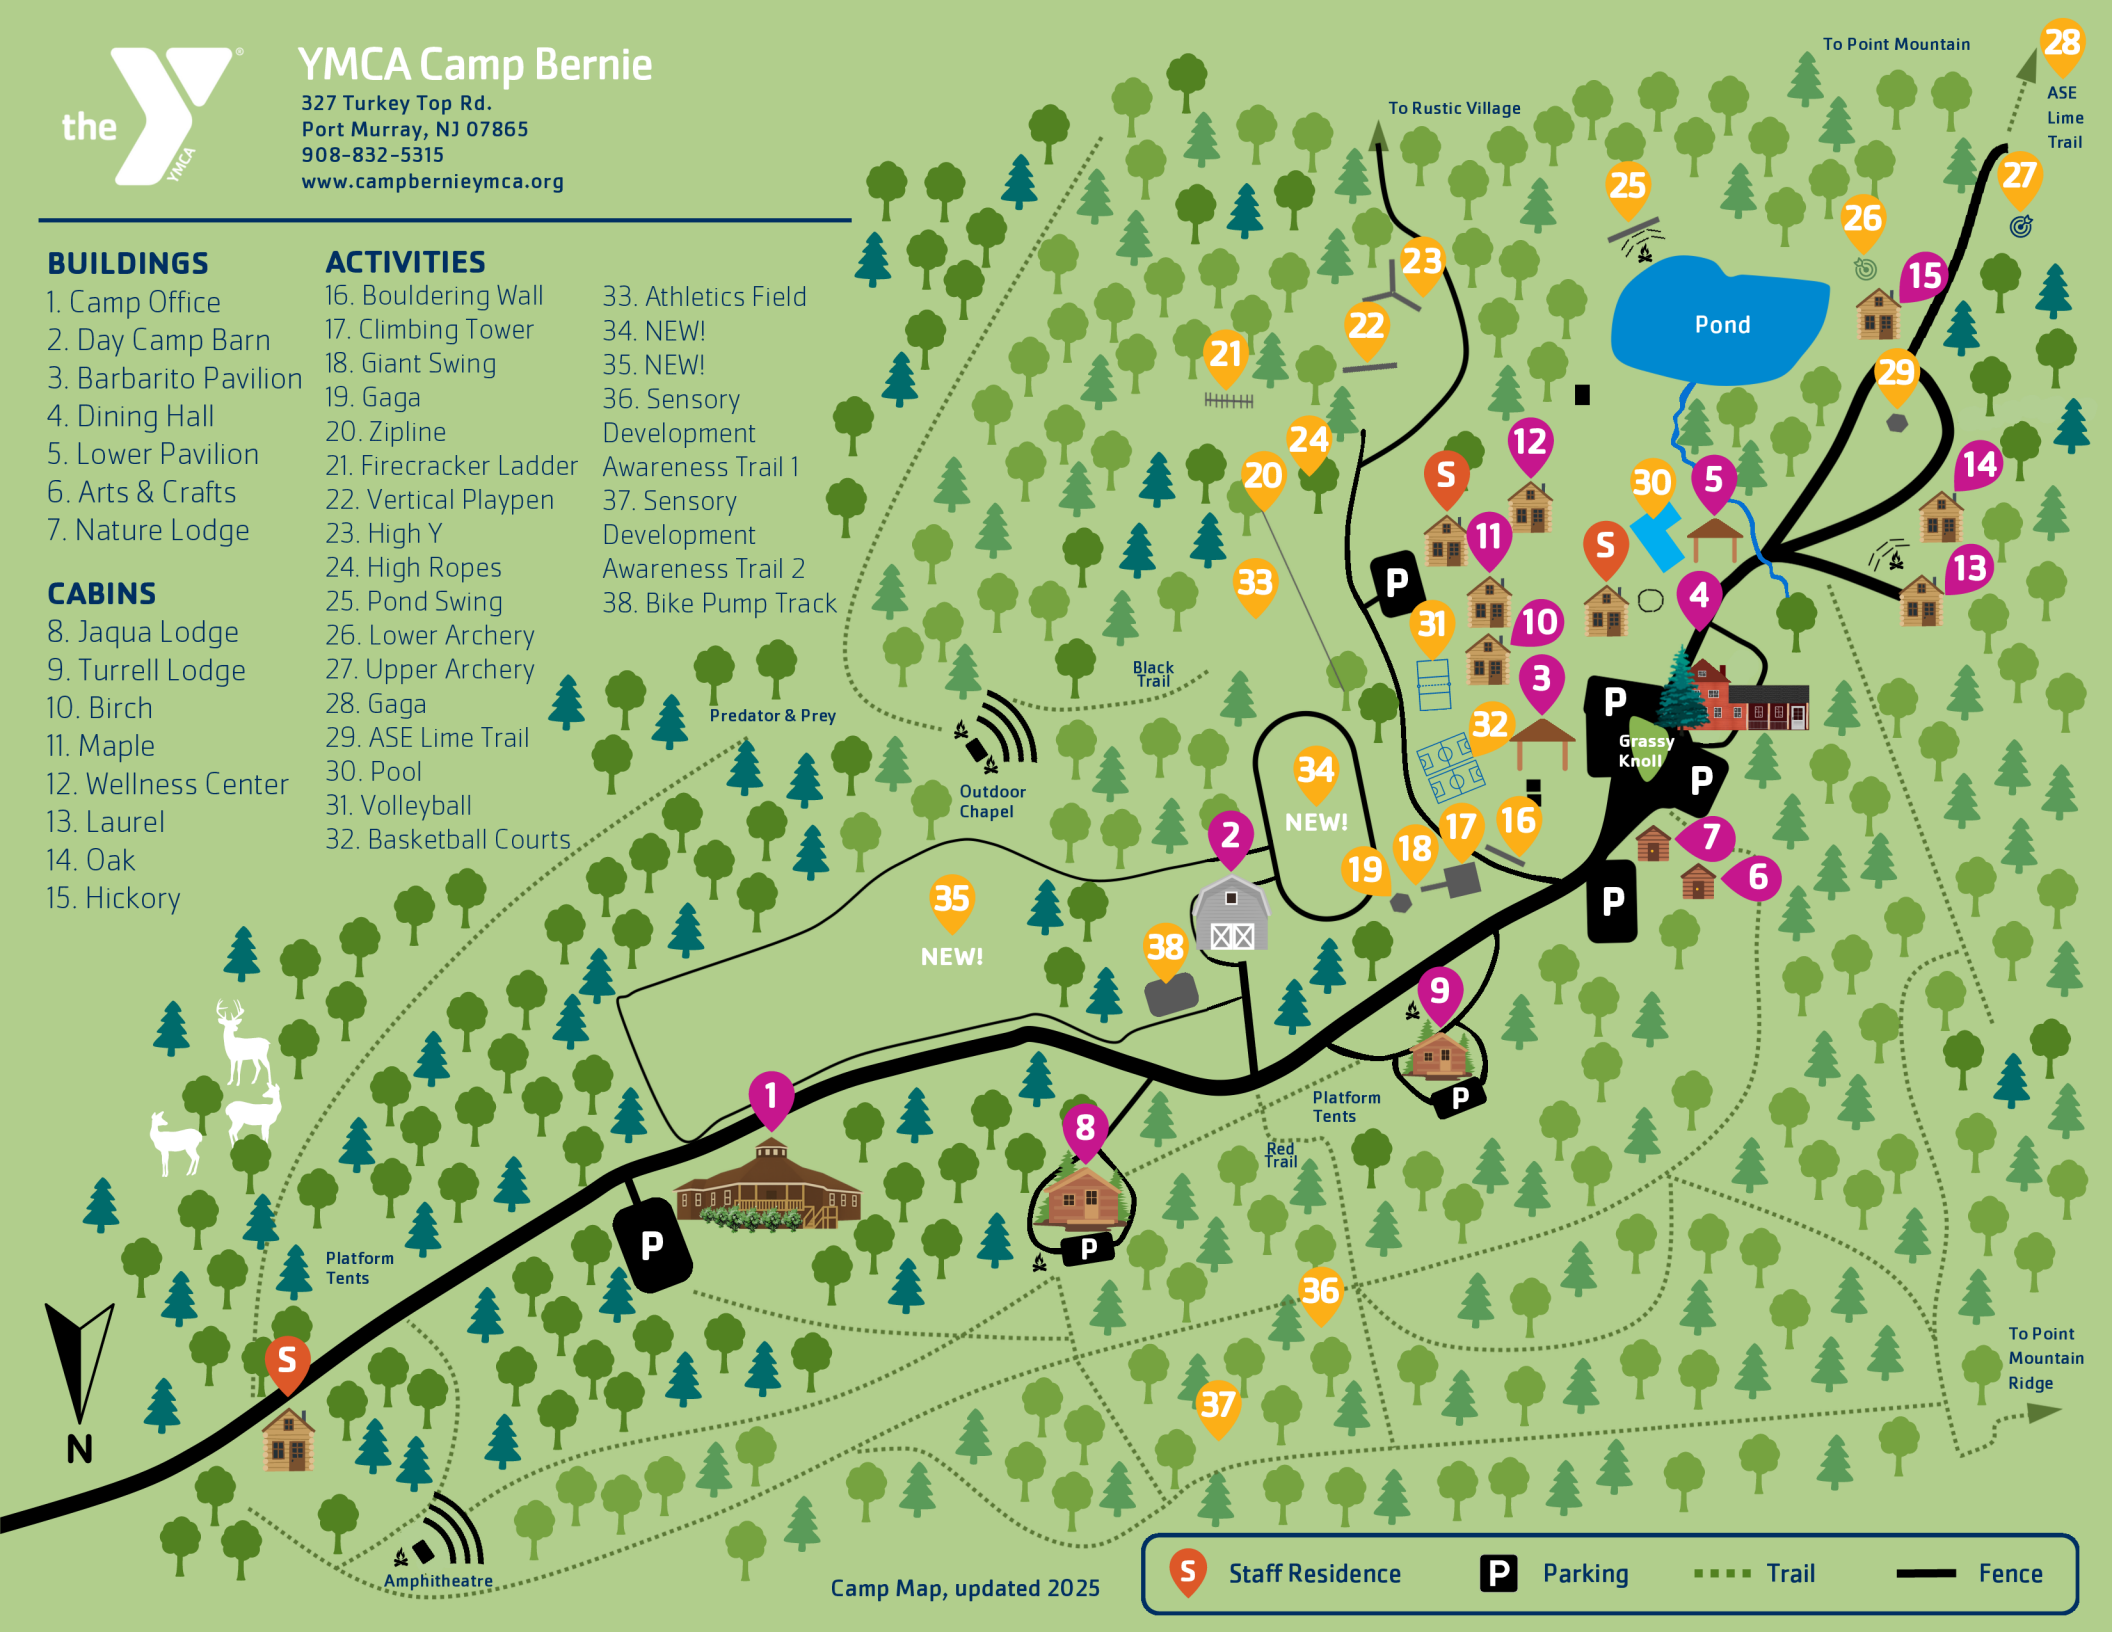

## BUILDINGS

1. Camp Office
2. Day Camp Barn
3. Barbarito Pavilion
4. Dining Hall
5. Lower Pavilion
6. Arts & Crafts
7. Nature Lodge

## CABINS

8. Jaqua Lodge
9. Turrell Lodge
10. Birch
11. Maple
12. Wellness Center
13. Laurel
14. Oak
15. Hickory

## ACTIVITIES

16. Bouldering Wall
17. Climbing Tower
18. Giant Swing
19. Gaga
20. Zipline
21. Firecracker Ladder
22. Vertical Playpen
23. High Y
24. High Ropes
25. Pond Swing
26. Lower Archery
27. Upper Archery
28. Gaga
29. ASE Lime Trail
30. Pool
31. Volleyball
32. Basketball Courts
33. Athletics Field
34. NEW!
35. NEW!
36. Sensory Development Awareness Trail 1
37. Sensory Development Awareness Trail 2
38. Bike Pump Track

Amphitheatre

Camp Map, updated 2025

Staff Residence

Parking

Trail

Fence